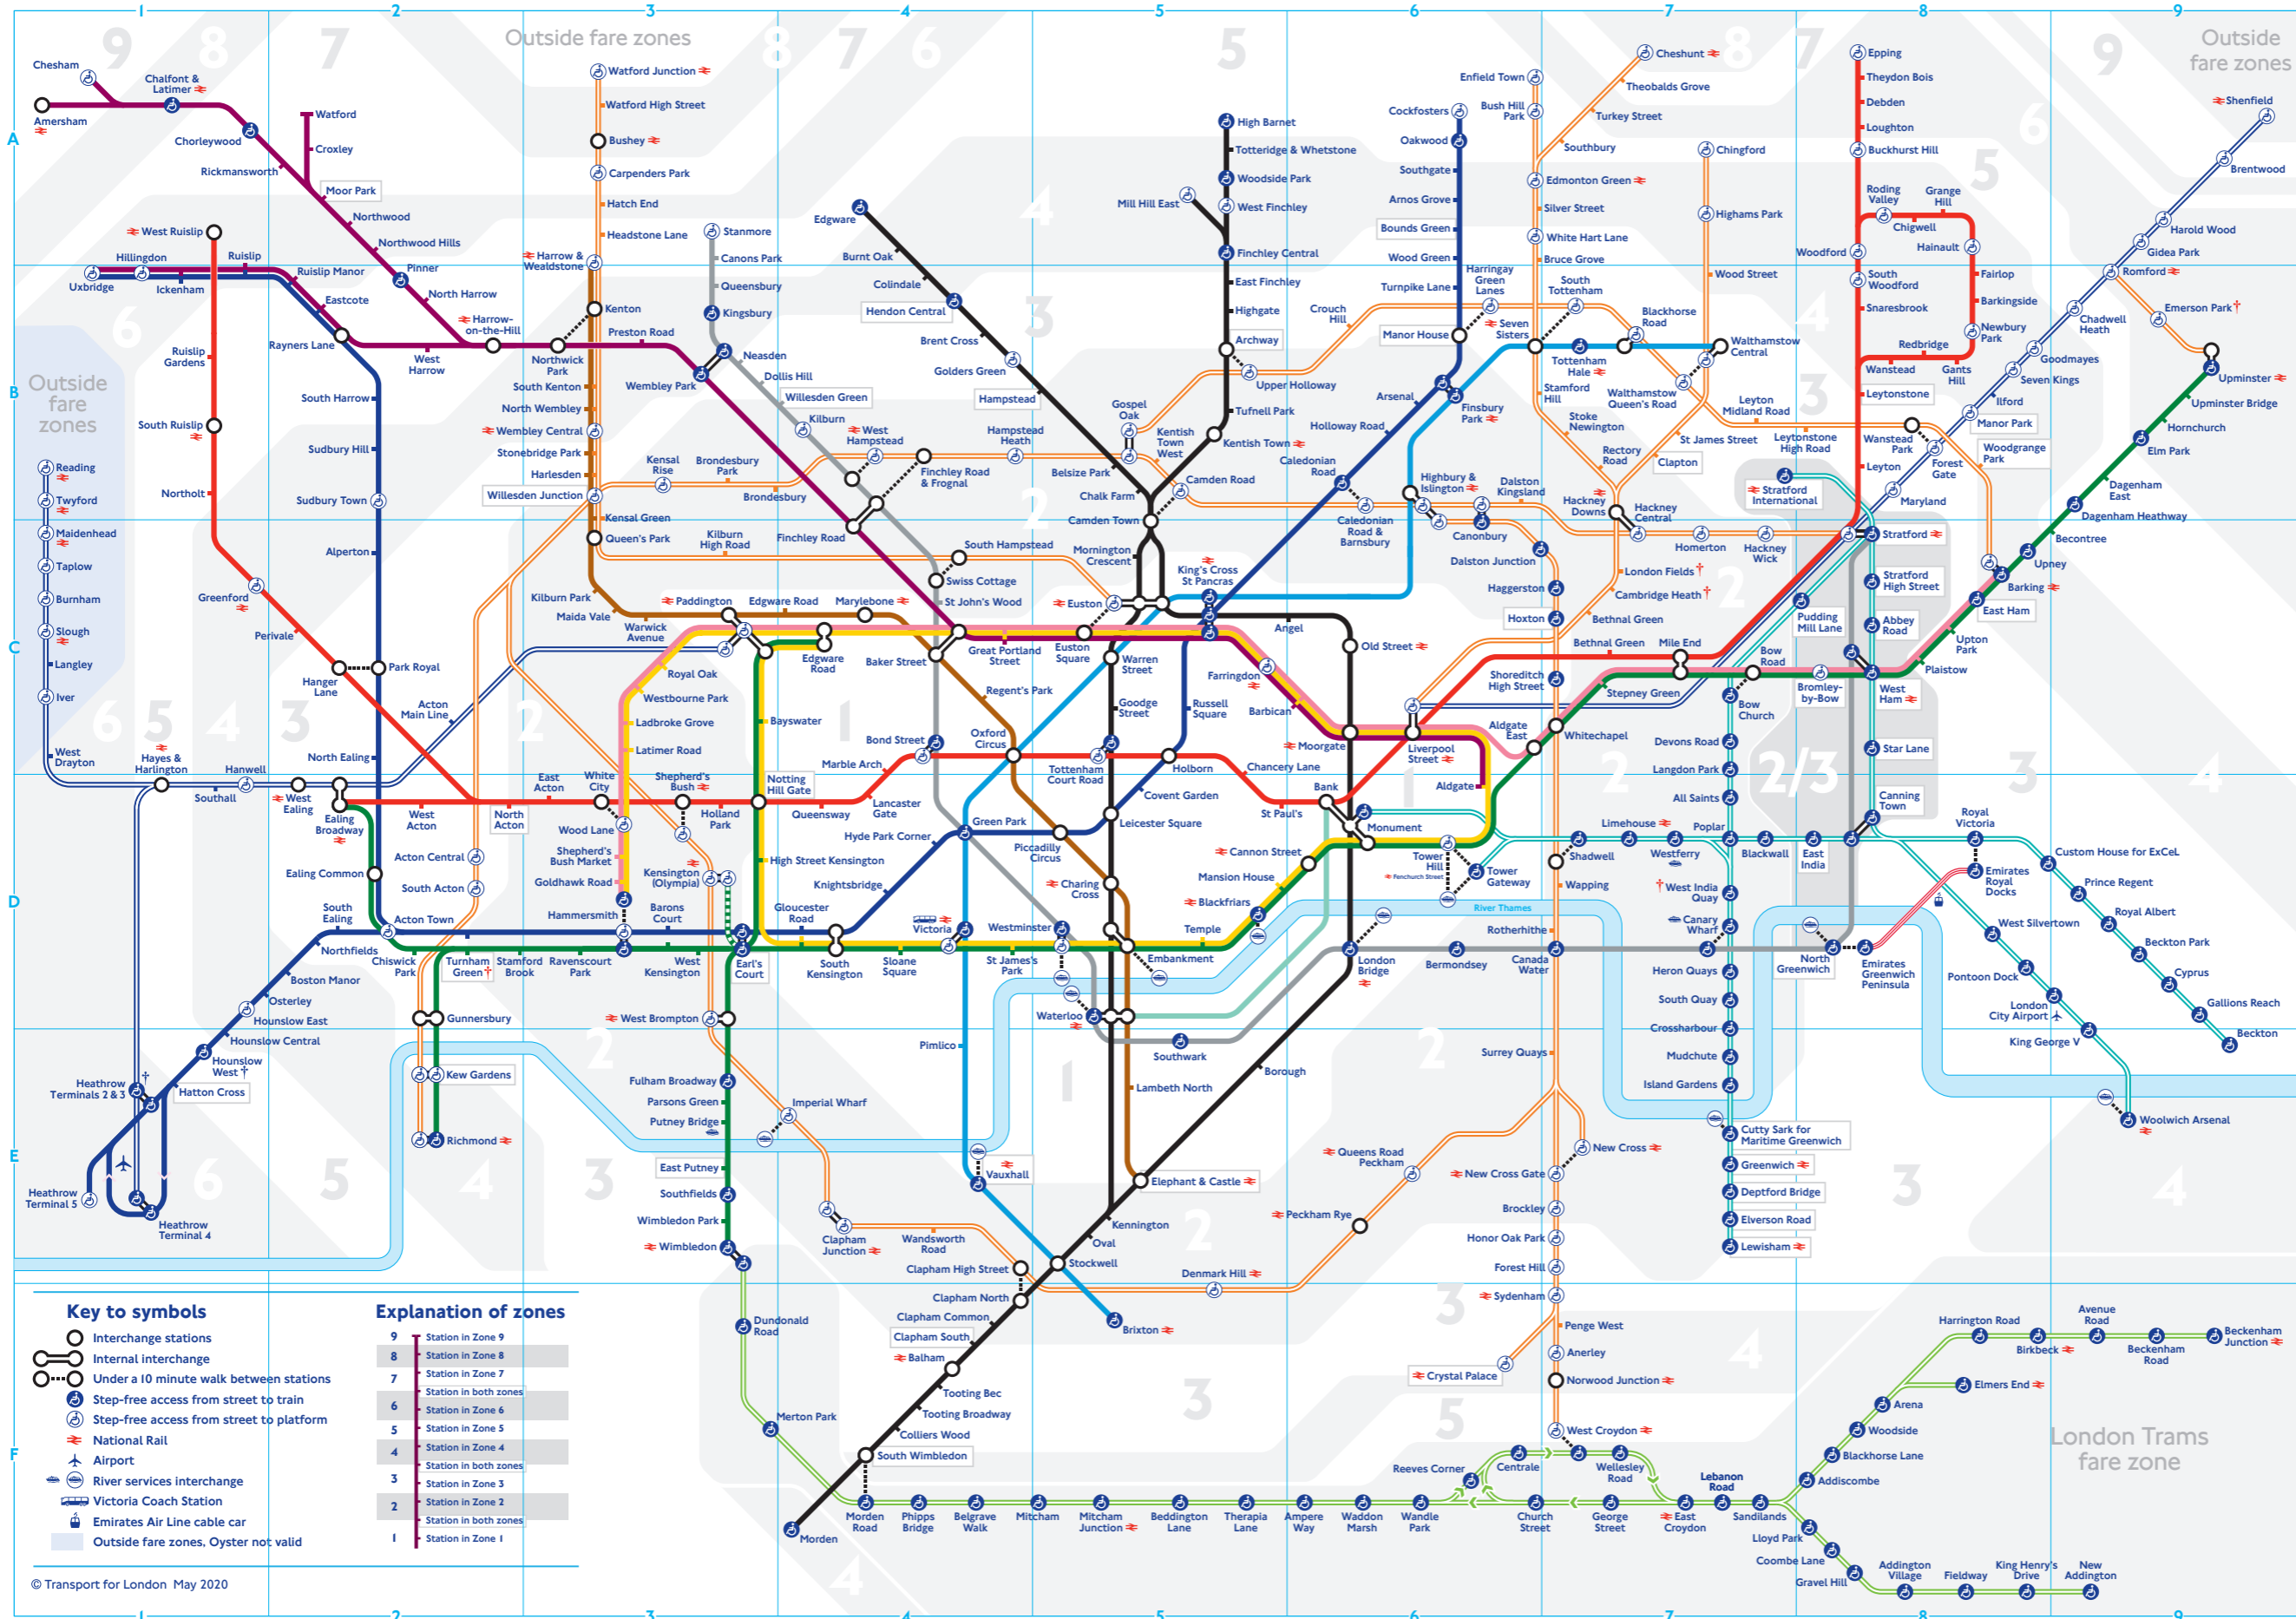

Tube map

Check before you travel

- † Heathrow
TfL Rail customers should change at Terminals 2 & 3 for free rail transfer to Terminal 5.
- † Hounslow West
Step-free access for manual wheelchairs only.
- † Services or access at these stations are subject to variation. To check before you travel, visit tfl.gov.uk/plan-a-journey

Grid Station & facilities Zones

Table listing stations and facilities in the third column, including D8 Emirates Royal Docks, A6 Enfield Town, B6 Canonbury, etc.

Grid Station & facilities Zones

Table listing stations and facilities in the fourth column, including E7 Honor Oak Park, B9 Hornchurch, E1 Hounslow Central, etc.

Grid Station & facilities Zones

Table listing stations and facilities in the fifth column, including D2 North Acton, C2 North Ealing, D8 North Greenwich, etc.

Grid Station & facilities Zones

Table listing stations and facilities in the sixth column, including C7 Shoreditch High Street, A7 Silver Street, D4 Sloane Square, etc.

Grid Station & facilities Zones

Table listing stations and facilities in the seventh column, including E4 Vauxhall, D4 Victoria, F6 Waddon Marsh, etc.

Explanation of symbols section with icons and descriptions for various station facilities like car parks, bicycle parking, and step-free access.